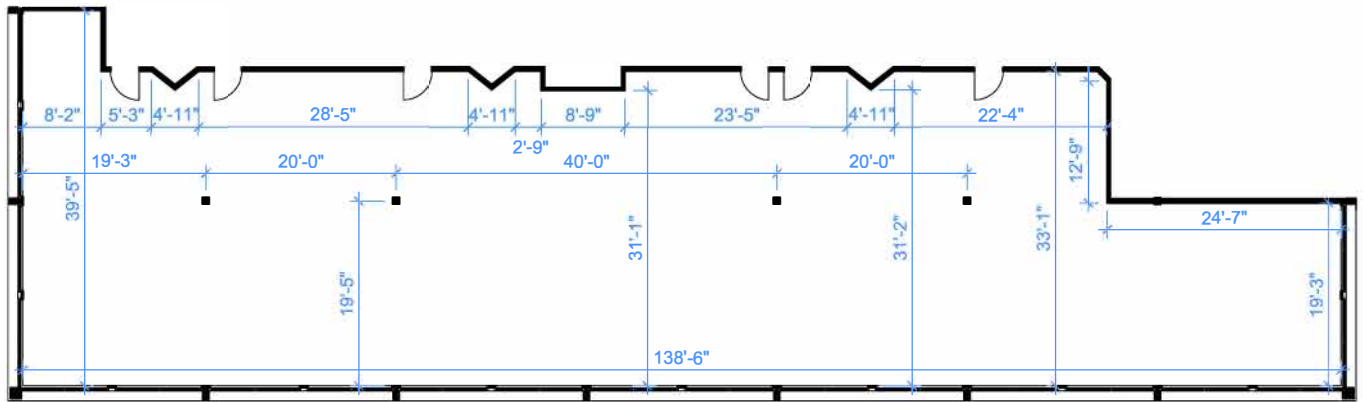

KEY PLAN

September 07, 2018

© 2018 Space Database Inc. All Rights Reserved

6645 Tomken Rd  
Mississauga, ON  
Unit 201