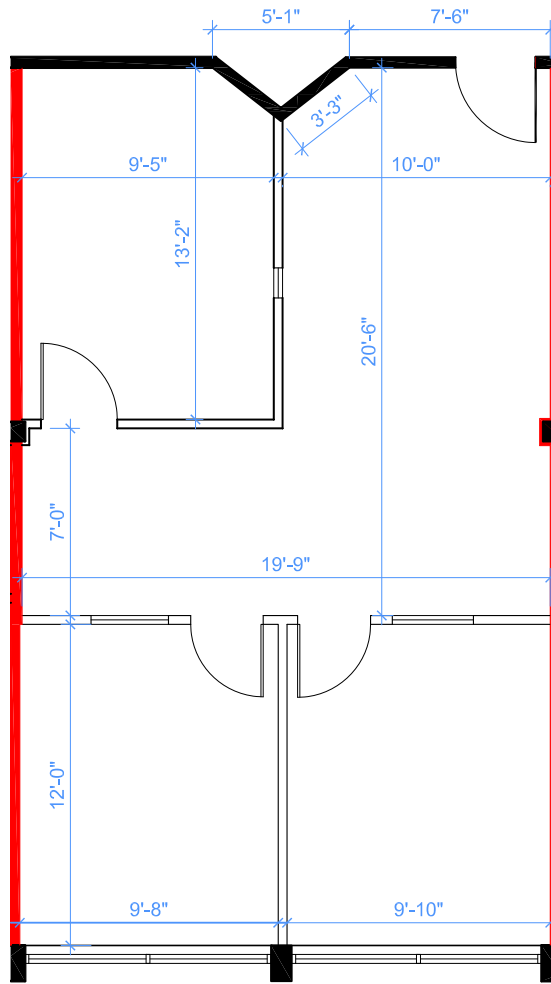

KEY PLAN

 DEMISING WALL

March 29, 2021

© 2021 Space Database Inc. All Rights Reserved

6665 Tomken Rd
Mississauga, ON
Unit 206