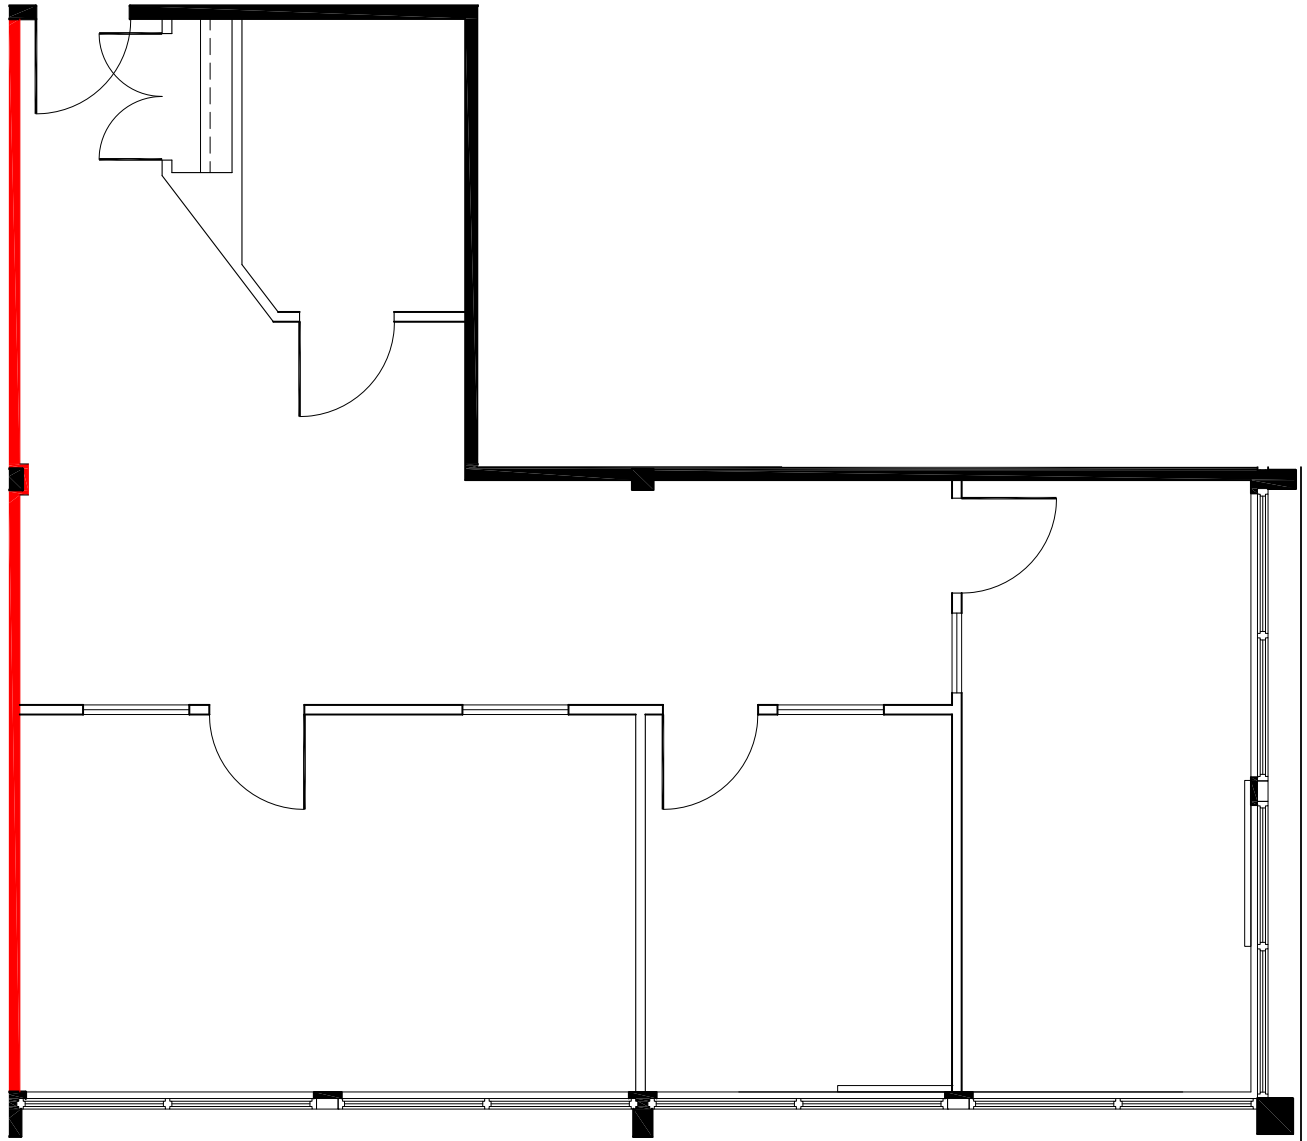

KEY PLAN

— DEMISING WALL

October 11, 2018

© 2018 Space Database Inc. All Rights Reserved

6685 Tomken Rd
Mississauga, ON
Unit 206