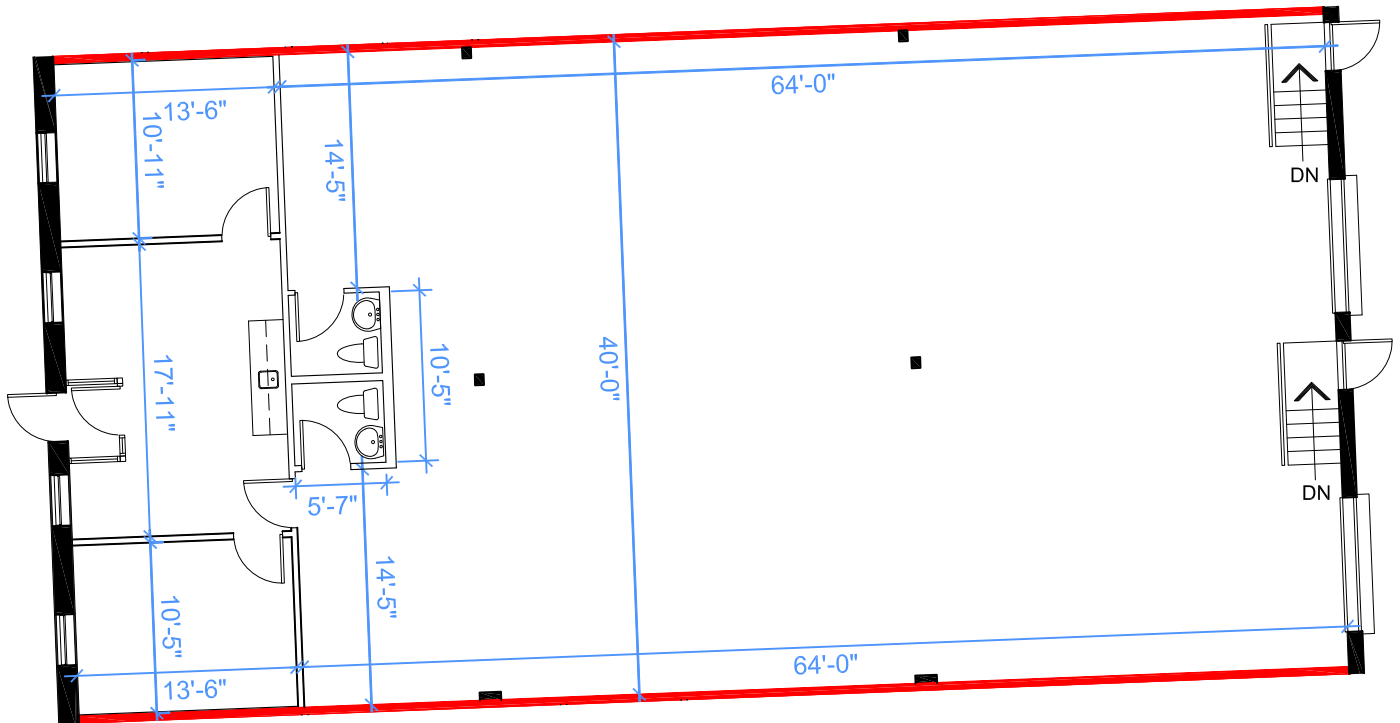

KEY PLAN

— DEMISING WALL

October 09, 2020

© 2020 Space Database Inc. All Rights Reserved

7270 Torbram Rd.
Mississauga, ON
Unit 10-11